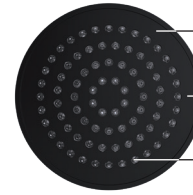

# Streamjet™ Matte Black Showers

Introducing Matte Black Streamjet™ showers, a welcomed addition to our popular Streamjet™ range. Designed to impress, our Matte Black collection will satisfy the fussiest buyer with its low sheen, easy to clean finish and contemporary designs.

## Streamjet™ Showers

Concentric single  
pattern jet spray

Ergonomically designed  
easy grip handle

Large 100mm face

Rub-clean nozzles

# Streamjet™ Overhead Showers

**Streamjet™  
Handheld Shower**  
Code: OH 006D MB

Single Spray Setting

**Swan Neck Rising  
Arm Wall Shower with  
Streamjet™ Rose**  
Code: OH 006E MB

Single Spray Setting

- Large 100mm face
- Concentric single pattern jet spray
- Rub-clean nozzles

**Streamjet™  
Shower Rose**  
Code: OH 006A MB

Single Spray Setting