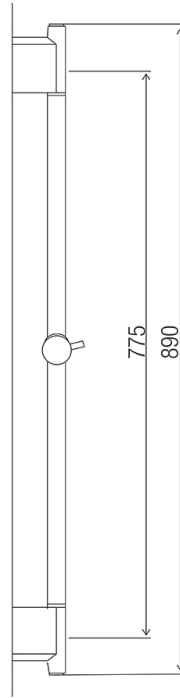

# Antonio Rail Shower

European inspired, the contemporary Antonio collection is designed for complete rejuvenation. Height adjustable with clean, modern lines, the Antonio Rail can be combined with any Con-Serv handpiece for a shower to suit your lifestyle.

Antonio Rail Shower kits include an 890mm x 22mm rail with ABS adjustable slide cradle for handset support and height adjustment, Con-Serv handpiece of your choice, PVC 1.5m Silverflex™ hose and a licenced dual check elbow with Flow Interchange® Spigot.

# Antonio Rail Shower

Antonio Rail Shower with Streamjet™ Turbo Handpiece shown

## Antonio Rail Shower features

- Minimalist 22 mm diameter tubular rail (775 mm centre to centre)
- ABS adjustable slide cradle for handset support and height adjustment
- PVC 1.5m Silverflex™ hose with ½" BSP swivel conical end nut
- DR brass wall outlet elbow with flow INTERCHANGE® spigot
- Brass 57mm wall flange
- Stainless steel fixings supplied
- Chrome plated finish